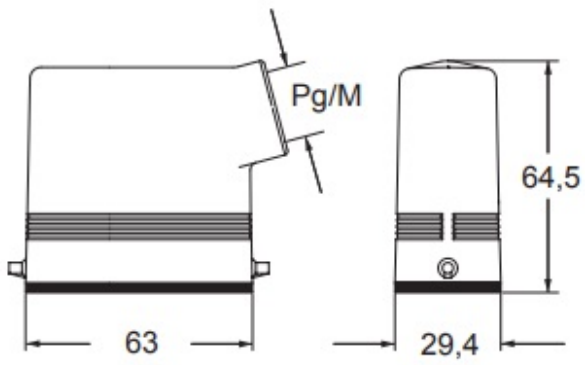

Part number

MZOW 15 L20

Catalogue drawings

Notes