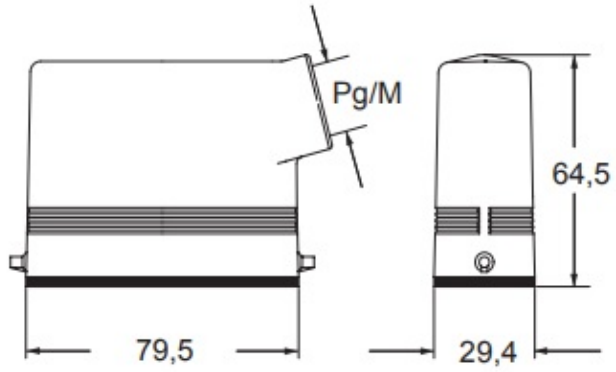

Part number

MZOE 25 L25

Catalogue drawings

Notes