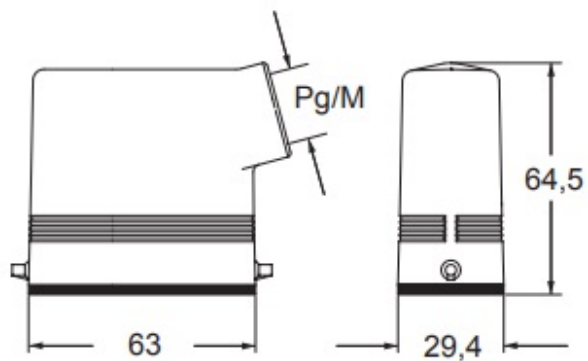

Part number

MZOE 15 L20

Catalogue drawings

Notes