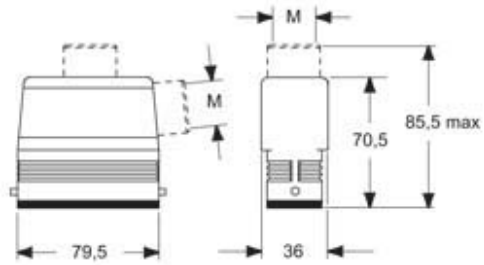

Part number

MZAVE 25 L25

Catalogue drawings

Notes