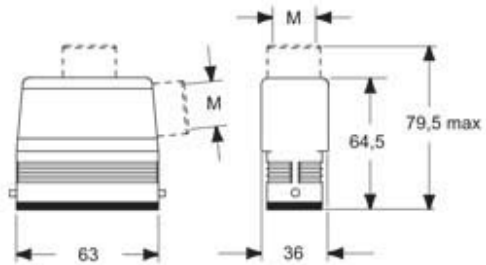

Part number

MZAVE 15 L25

Catalogue drawings

Notes