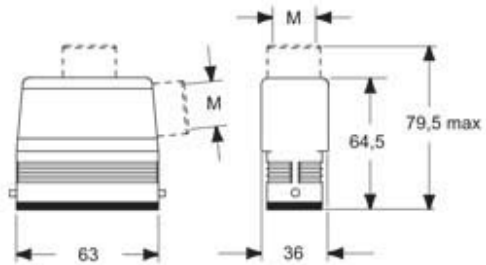

Part number

MZAOE 15 L25

Catalogue drawings

Notes