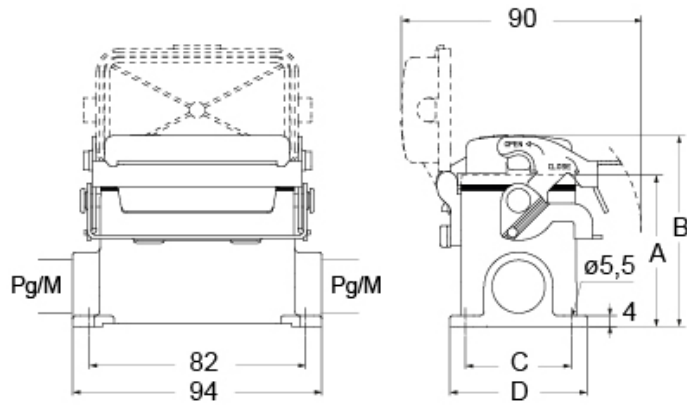

# MVP 10 LSP20

Surface mounting housing, V-TYPE series, with 1 lever, M20 cable entry, size "57.27", with SIMPLEX self-closing cover

Product description	
<b>Product type</b>	Surface mounting housing
<b>Series</b>	V-TYPE
<b>Closing type</b>	With 1 lever
<b>Size</b>	Size 57.27
<b>Cable entry</b>	With cable entry M20
<b>Specification</b>	With SIMPLEX self-closing cover
Technical data	
<b>IP degree of protection</b>	IP65
Further technical details	
<b>Weight</b>	302,00 g
<b>Operating temperature range (min, max)</b>	-40°C...+125°C

Material properties	
<b>Other materials</b>	Lever: Stainless steel Gasket: NBR
<b>Colour</b>	RAL 7040 grey
<b>RoHs conformity</b>	Compliant
<b>China RoHs - EFUP</b>	E
<b>REACH SVHC substances</b>	No
Approvals / Standards	
<b>Certifications</b>	DNV, BV
<b>UL</b>	ECBT2
<b>cUL</b>	ECBT8
General ordering information	
<b>EAN13 code</b>	8015747229395
<b>eCl@ss 8.1</b>	27440202
<b>ETIM 7.0</b>	EC000437
Packaging Information	
<b>Packaging weight</b>	3,03 kg
<b>Packaging volume</b>	12,11 dm <sup>3</sup>
<b>Packaging description</b>	Carton box
<b>Packaging quantity</b>	10 Pcs
<b>Packaging EAN code</b>	8015747229500
<b>Sub-packaging weight</b>	1,52 kg
<b>Sub-packaging description</b>	Plastic packaging
<b>Sub-packaging quantity</b>	5 Pcs
<b>Sub-packaging EAN barcode</b>	8015747229517

Part number

## Catalogue drawings

part No.	A	B	C	D
<b>CVP / MVP 10 LSP</b>	57	72	40	52
<b>CVAP / MVAP 10 LSP</b>	74	89	45	57

Notes