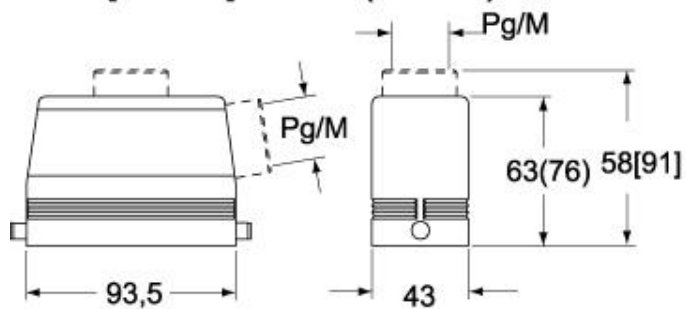

Part number

MMFV 06 LG25

Catalogue drawings

CMO L (CMAO L) - MMO L [MMAO L]

CMV L [CMAV L] - MMV L (MMAV L)