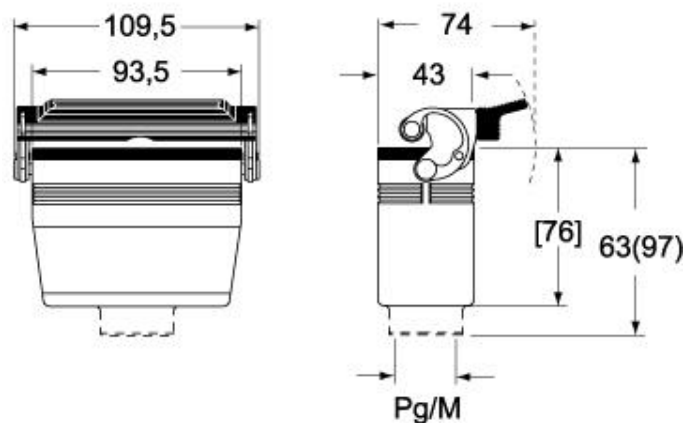

CMV LG (CMAV LG) - MMV LG (MMAV LG)

[MMFV LG]