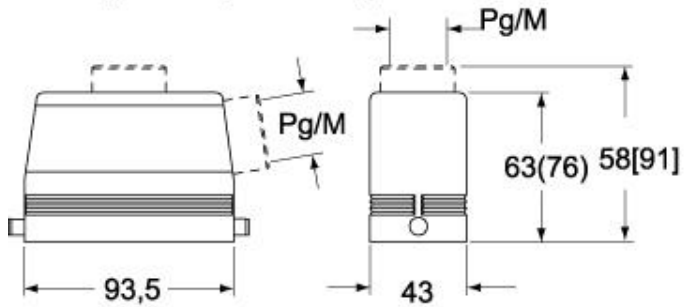

Part number

MMAV 06 LG32

Catalogue drawings

**CMO L (CMAO L) - MMO L [MMAO L]
CMV L [CMAV L] - MMV L (MMAV L)**