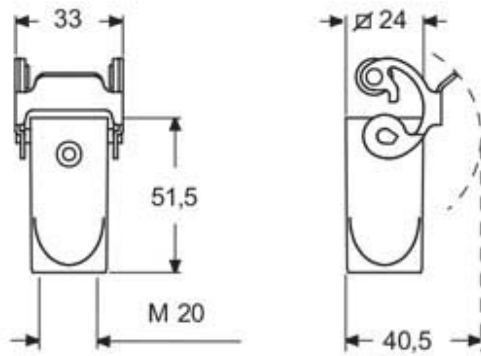

Part number

MKAXE VG20

Catalogue drawings

Notes