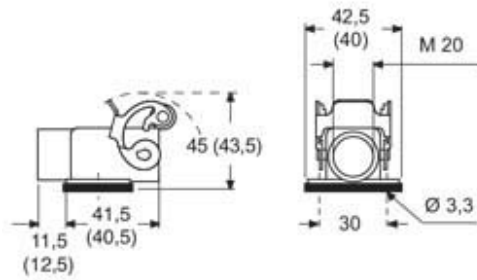

Part number

MKAXE IAP20

Catalogue drawings