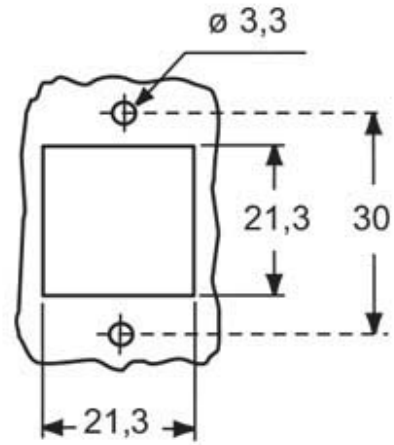

Part number

MKAXE IAP20

Angled Bulkhead mounting housing, E-Xtreme® C-TYPE series, with 1 lever, M20 cable entry, size "21.21"

Product description

Product type	Angled bulkhead mounting housing
Series	E-Xtreme® C-TYPE
Closing type	With 1 lever
Size	Size "21.21"
Cable entry	With cable entry M20

Technical data

IP degree of protection IP44 - IP66 / IP67 / IP69 with CKR 65 (D)

Further technical details

Operating temperature range (min, max) -40°C...+125°C

Material properties

Main material	Zinc die-cast
Other materials	Lever: Stainless steel
Colour	RAL 7040 grey
RoHs conformity	Compliant
China RoHs - EFUP	E
REACH SVHC substances	No

Approvals / Standards

Certifications	DNV, BV
UL	ECBT2
cUL	ECBT8

General ordering information

EAN13 code	8015747255073
eCl@ss 8.1	27440202
ETIM 7.0	EC000437

Packaging Information

Sub-packaging length	210,00 mm
Sub-packaging height	40,00 mm
Sub-packaging width	175,00 mm
Sub-packaging volume	1,47 dm ³
Sub-packaging description	Carton box
Sub-packaging quantity	10 Pcs
Sub-packaging EAN barcode	8015747197519

Part number

MKAXE IAP20

Catalogue drawings

Catalogue drawings

Notes