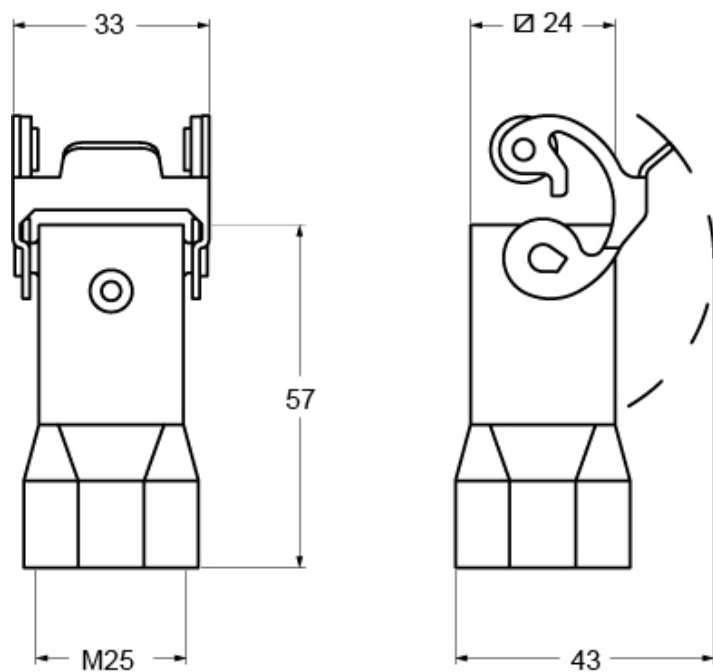

Part number

MKAX VG25

Catalogue drawings

Notes