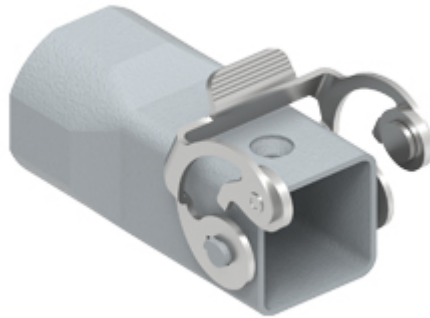

# MKAX VG25

Hood, CKA series, with 1 lever, M25 top cable entry, size "21.21"

## Product description

<b>Product type</b>	Hood
<b>Series</b>	CKA
<b>Closing type</b>	With 1 lever
<b>Size</b>	Size "21.21"
<b>Cable entry</b>	Top cable entry M25

## Material properties

<b>Main material</b>	Zinc die-cast
<b>Other materials</b>	Lever: Stainless steel
<b>Colour</b>	RAL 7040 grey
<b>RoHs conformity</b>	Compliant
<b>China RoHs - EFUP</b>	E
<b>REACH SVHC substances</b>	No