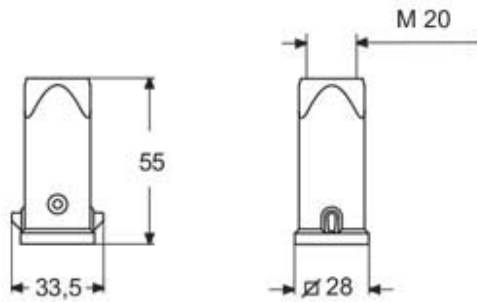

Part number

MKAE V20

Catalogue drawings

Notes