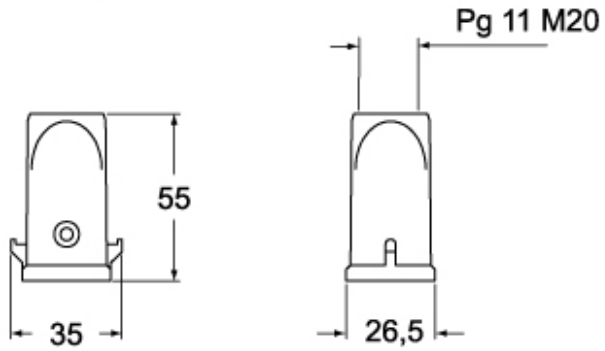

Part number

MK VG20

Catalogue drawings

CK V(N)S - MK V(N)