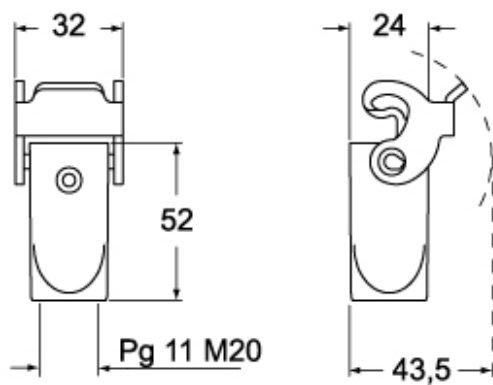

Part number

MK VG20

Hood, CK series, with 1 lever, M20 top cable entry, size "21.21", white colour

Product description

Product type	Hood
Series	CK
Closing type	With 1 lever
Size	Size "21.21"
Cable entry	Top cable entry M20
Specification	White colour

Technical data

IP degree of protection IP44 - IP66 / IP67 / IP69 with CKR 65 (D)

Further technical details

Weight	14,00 g
Operating temperature range (min, max)	-40°C...+125°C

Material properties

Other materials	Lever: Polyamide (PA)
Colour	RAL 7035 grey
RoHs conformity	Compliant
China RoHs - EFUP	E
REACH SVHC substances	No

Approvals / Standards

UL	ECBT2
cUL	ECBT8

General ordering information

EAN13 code	8015747056625
eCl@ss 8.1	27440202
ETIM 7.0	EC000437

Packaging Information

Packaging length	330,00 mm
Packaging height	170,00 mm
Packaging width	230,00 mm
Packaging weight	2,09 kg
Packaging volume	12,90 dm ³
Packaging description	Carton box
Packaging quantity	100 Pcs
Packaging EAN code	8015747056632
Sub-packaging weight	0,21 kg
Sub-packaging description	Carton box
Sub-packaging quantity	10 Pcs
Sub-packaging EAN barcode	8015747056649

Part number

MK VG20

Catalogue drawings

CK V(N)S - MK V(N)

CK VA(N)S - MK VA(N)

CK VG(N)S - MK VG(N)

Notes