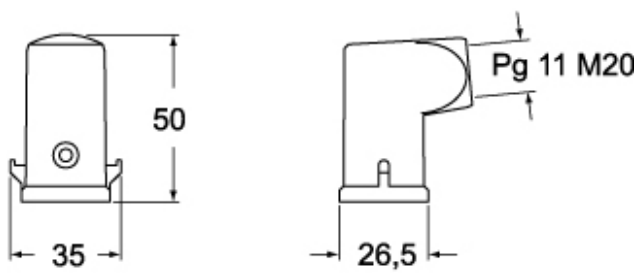

Technical data

IP degree of protection IP44 - IP66 / IP67 / IP69 with CKR 65 (D)

Further technical details

Weight	14,00 g
Operating temperature range (min, max)	-40°C...+125°C

Material properties

Other materials	Lever: Polyamide (PA)
Colour	RAL 7035 grey
RoHs conformity	Compliant
China RoHs - EFUP	E
REACH SVHC substances	No

Approvals / Standards

UL	ECBT2
cUL	ECBT8

General ordering information

EAN13 code	8015747056625
eCl@ss 8.1	27440202
ETIM 7.0	EC000437

Packaging Information

Packaging length	330,00 mm
Packaging height	170,00 mm
Packaging width	230,00 mm
Packaging weight	2,09 kg
Packaging volume	12,90 dm ³
Packaging description	Carton box
Packaging quantity	100 Pcs
Packaging EAN code	8015747056632
Sub-packaging weight	0,21 kg
Sub-packaging description	Carton box
Sub-packaging quantity	10 Pcs
Sub-packaging EAN barcode	8015747056649

Part number

MK VG20

Catalogue drawings

CK V(N)S - MK V(N)

CK VA(N)S - MK VA(N)

CK VG(N)S - MK VG(N)

Notes