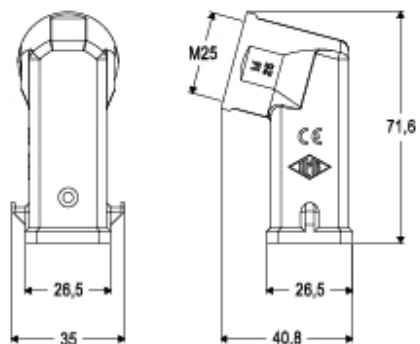

Part number

MK VAN25

Catalogue drawings

Notes