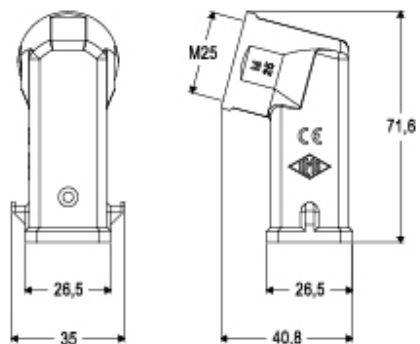

Part number

MK VA25

Catalogue drawings

Notes