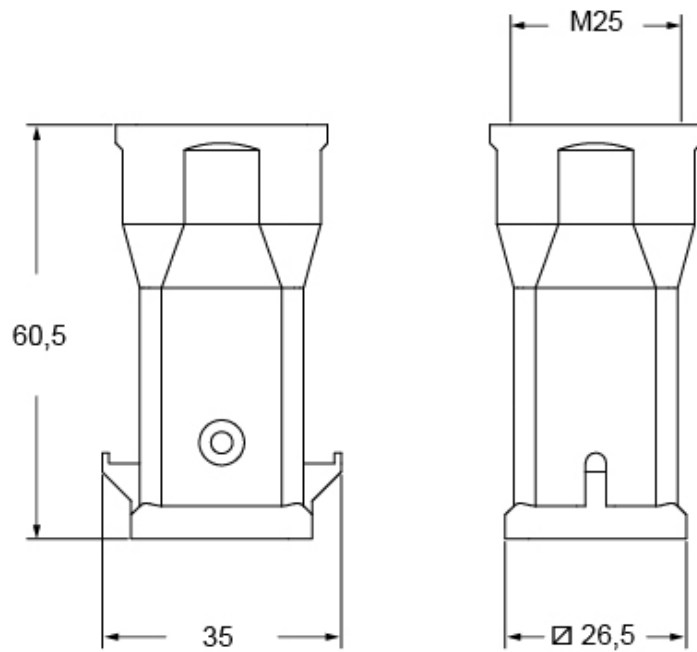

Part number
MK V25

Hood, CK series, with 2 pegs, M25 top cable entry, size "21.21", white colour

Product description		Material properties	
Product type	Hood	Colour	RAL 7035 grey
Series	CK	RoHs conformity	Compliant
Closing type	With 2 pegs	China RoHs - EFUP	E
Size	Size "21.21"	REACH SVHC substances	No
Cable entry	Top cable entry M25	Approvals / Standards	
Specification	White colour	UL	ECBT2
Technical data		cUL	ECBT8
IP degree of protection	IP44 - IP66 / IP67 / IP69 with CKR 65 (D)	General ordering information	
Further technical details		EAN13 code	8015747263269
Weight	13,50 g	eCl@ss 8.1	27440202
Operating temperature range (min, max)	-40°C...+125°C	ETIM 7.0	EC000437
		Packaging Information	
		Packaging length	365,00 mm
		Packaging height	125,00 mm
		Packaging width	225,00 mm
		Packaging weight	2,05 kg
		Packaging volume	10,27 dm ³
		Packaging description	Carton box
		Packaging quantity	100 Pcs
		Packaging EAN code	8015747263276
		Sub-packaging weight	0,21 kg
		Sub-packaging description	Carton box
		Sub-packaging quantity	10 Pcs
		Sub-packaging EAN barcode	8015747263283

Part number
MK V25

Catalogue drawings

Notes