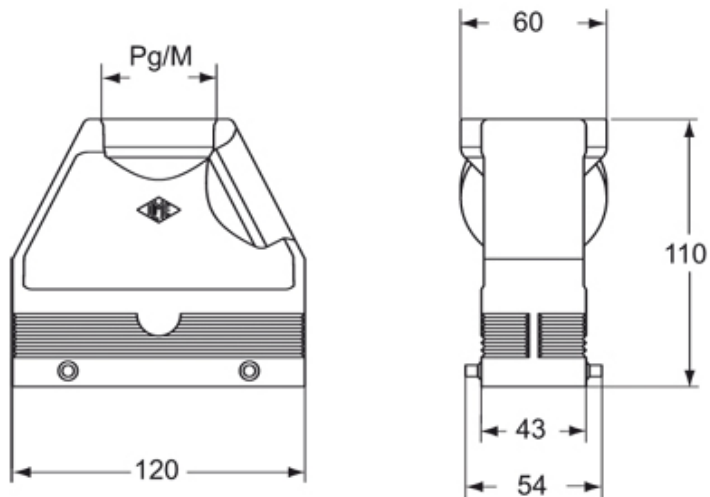

Part number

MIV 24.50

Catalogue drawings

CIV MIV

Notes