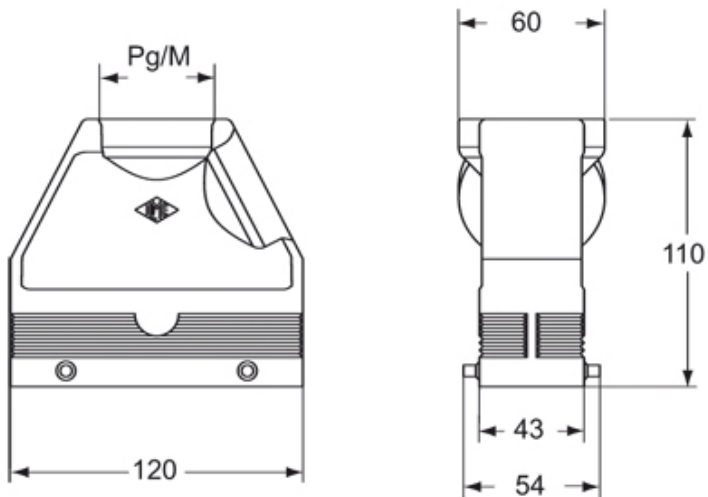

Part number

MIV 24.50

Catalogue drawings

CIV MIV

Notes