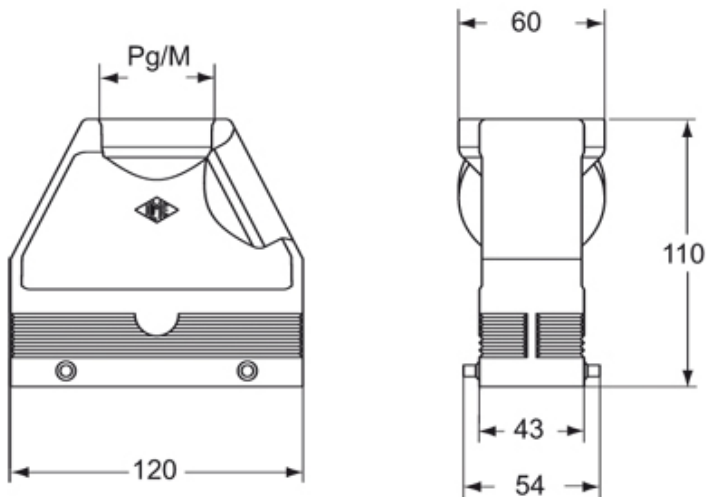

Part number

MIV 24.40

Catalogue drawings

CIV MIV

Notes