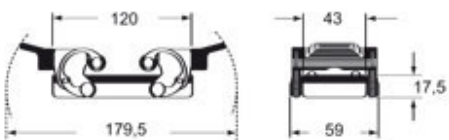

Technical data

IP degree of protection	IP65 / IP66 / IP69
--------------------------------	--------------------

Further technical details

Weight	180,00 g
Operating temperature range (min, max)	-40°C...+125°C

Part number

MHVW 24.25

Catalogue drawings

CHOW (CAOW) MHOW (MAOW)

CHVW (CAVW) MHVW (MAVW)

CHCW G

CHVW G MHVW G

Notes