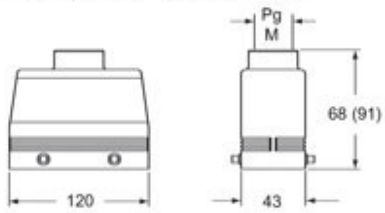

CHVW (CAVW) MHVW (MAVW)