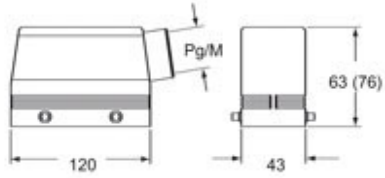

Catalogue drawings

CHOW (CAOW) MHOW (MAOW)