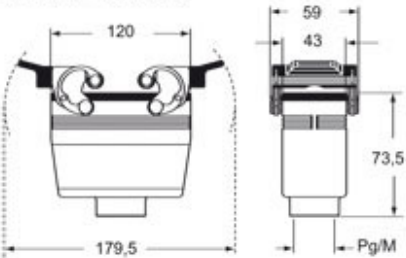

Part number

MHVW 24.25

Hood, W-TYPE series, with 4 pegs, M25 top cable entry, size "104.27"

Product description

Product type	Hood
Series	W-TYPE
Closing type	With 4 pegs
Size	Size 104.27
Cable entry	Top cable entry M25

Technical data

IP degree of protection	IP65 / IP66 / IP69
--------------------------------	--------------------

Further technical details

Weight	180,00 g
Operating temperature range (min, max)	-40°C...+125°C

Part number

MHVW 24.25

Catalogue drawings

CHOW (CAOW) MHOW (MAOW)

CHVW (CAVW) MHVW (MAVW)

CHCW G

CHVW G MHVW G

Notes