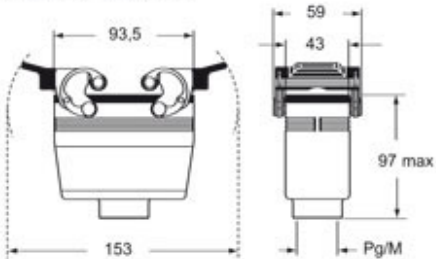

#### Product description

<b>Product type</b>	Hood
<b>Series</b>	W-TYPE
<b>Closing type</b>	With 4 pegs
<b>Size</b>	Size 77.27
<b>Cable entry</b>	Top cable entry M25

#### Further technical details

<b>Weight</b>	130,00 g
<b>Operating temperature range (min, max)</b>	-40°C...+125°C

## Catalogue drawings

CHOW (CAOW) MHOW (MAOW)

CHVW (CAVW) MHVW (MAVW)

CHCW G

CAVW G MAVW G

Notes