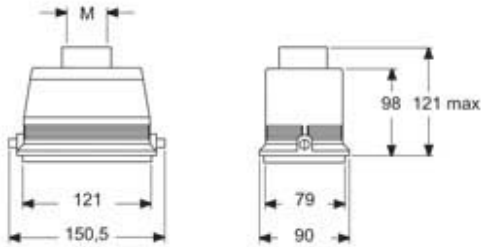

Part number

MHVE 48 L40

Catalogue drawings

Notes