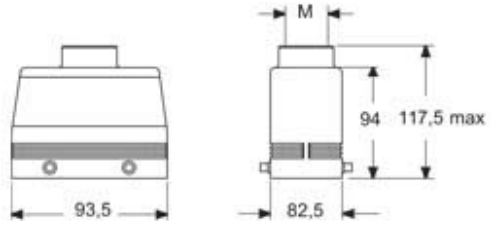

Part number

MHVE 32.40

Catalogue drawings

Notes