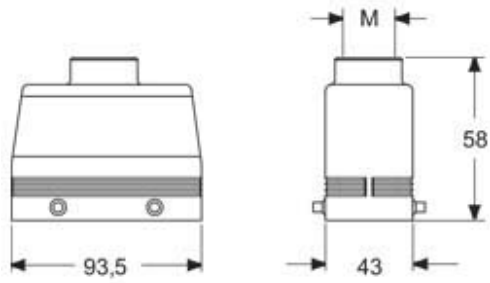

Part number

MHVE 16.32M

Catalogue drawings

Notes