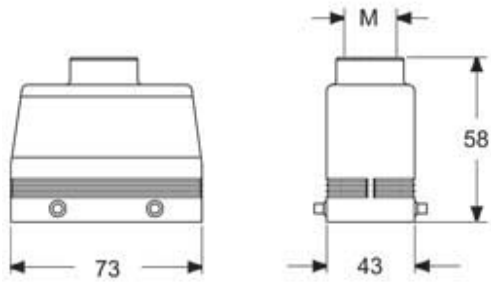

Part number

MHVE 10.25M

Catalogue drawings

Notes