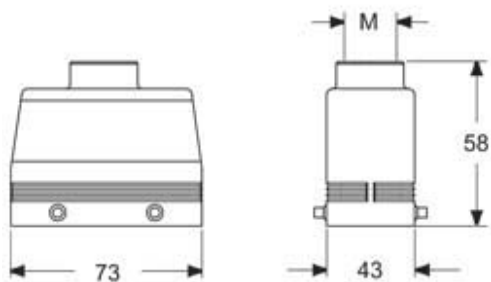

Part number

MHVE 10.20M

Catalogue drawings

Notes