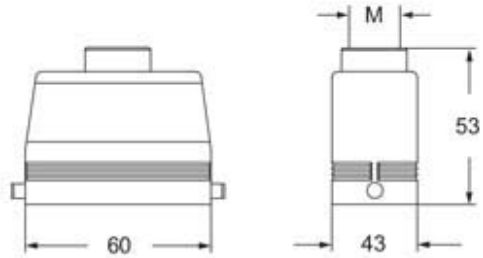

Part number

MHVE 06 L25M

Catalogue drawings

Notes