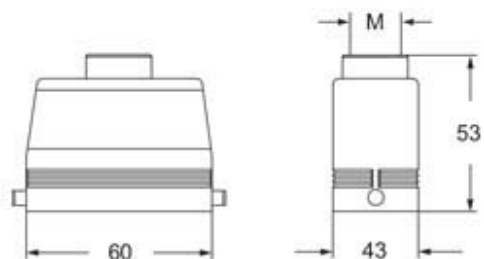

Part number

MHVE 06 L20M

Catalogue drawings

Notes