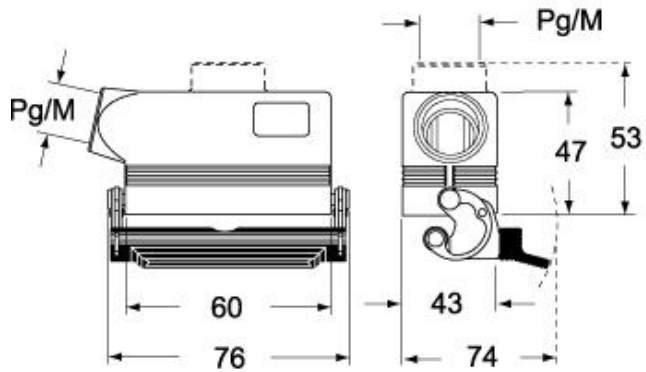

Part number

MHV 06 LG25

Catalogue drawings

CHO LX CHV LX - MHO LX MHV LX