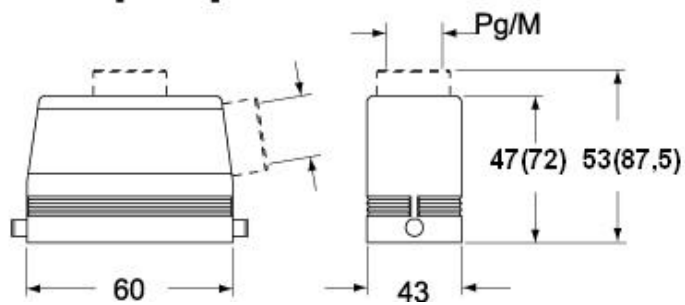

CHO L (CAO L) - MHO (MAO/MFO/MFV L) MHV L [MAV L]