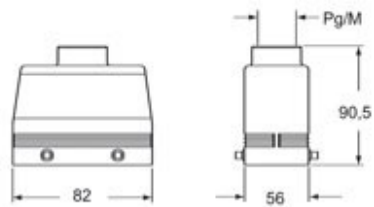

Part number

MHOW 50.32

Catalogue drawings

CHOW (CAOW) MHOW (MAOW)

CAVW MAVW

CHCW G

Notes