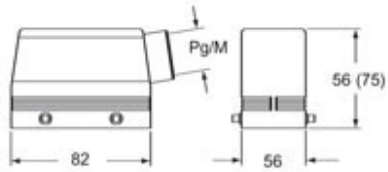

Catalogue drawings

CHOW (CAOW) MHOW (MAOW)