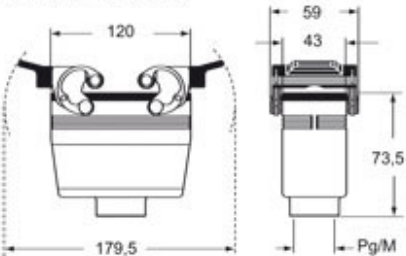

Part number

MHOW 24.25

Hood, W-TYPE series, with 4 pegs, M25 side cable entry, size "104.27"

Product description

Product type	Hood
Series	W-TYPE
Closing type	With 4 pegs
Size	Size 104.27
Cable entry	Side cable entry M25

Technical data

IP degree of protection	IP65 / IP66 / IP69
--------------------------------	--------------------

Further technical details

Weight	197,00 g
Operating temperature range (min, max)	-40°C...+125°C

Part number

MHOW 24.25

Catalogue drawings

CHOW (CAOW) MHOW (MAOW)

CHVW (CAVW) MHVW (MAVW)

CHCW G

CHVW G MHVW G

Notes