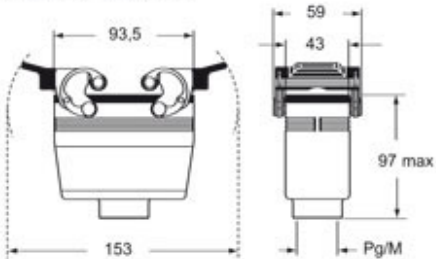

#### Product description

<b>Product type</b>	Hood
<b>Series</b>	W-TYPE
<b>Closing type</b>	With 4 pegs
<b>Size</b>	Size 77.27
<b>Cable entry</b>	Side cable entry M32

#### Further technical details

<b>Weight</b>	175,00 g
<b>Operating temperature range (min, max)</b>	-40°C...+125°C

## Catalogue drawings

CHOW (CAOW) MHOW (MAOW)

CHVW (CAVW) MHVW (MAVW)

CHCW G

CAVW G MAVW G

---

Notes