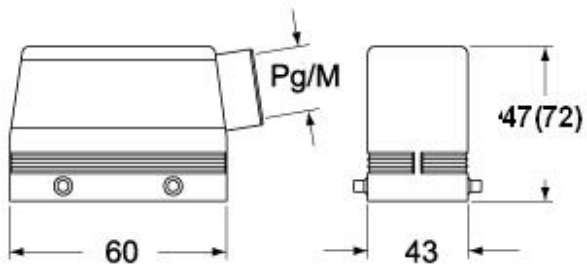

Part number

MHOR 06 L20

Catalogue drawings

CHOW (CAOW) - MHOW (MAOW)