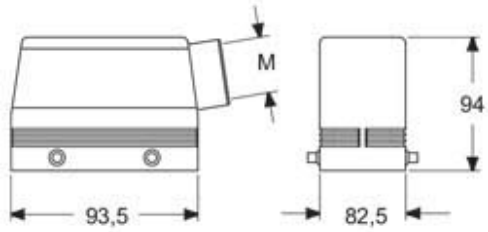

Part number

MHOE 32.40

Catalogue drawings

Notes