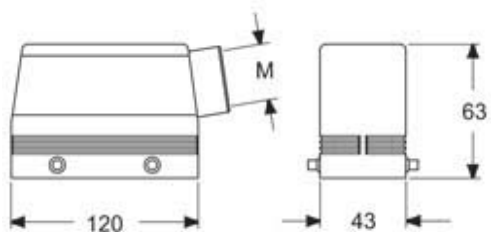

Part number

MHOE 24.32M

Catalogue drawings

Notes