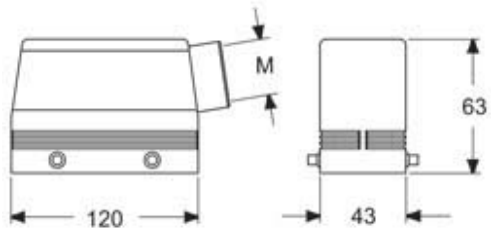

Part number

MHOE 24.25M

Catalogue drawings

Notes