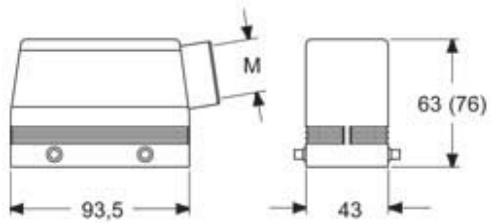

Part number

MHOE 16.32

Catalogue drawings

Notes