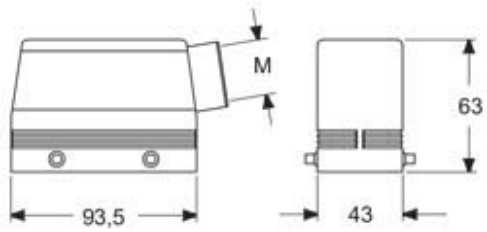

Part number

MHOE 16.25M

Catalogue drawings

Notes