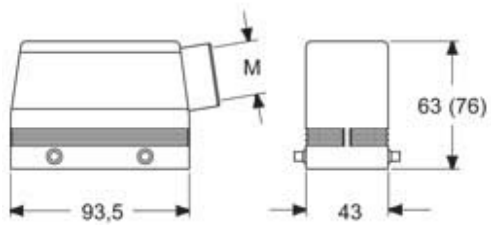

Part number

MHOE 16.25

Catalogue drawings

Notes