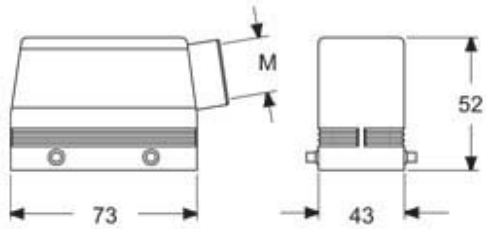

Part number

MHOE 10.25M

Catalogue drawings

Notes