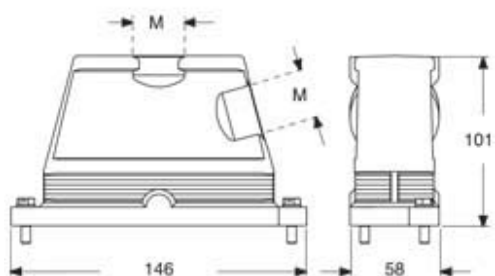

Part number

MGVE 10.40

Catalogue drawings

Notes