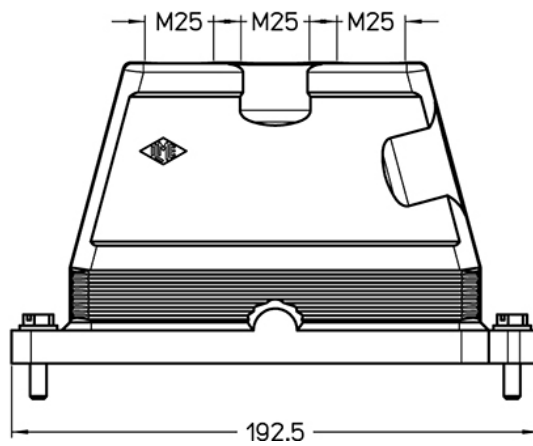

Part number

MGV 24.325

Catalogue drawings

Notes