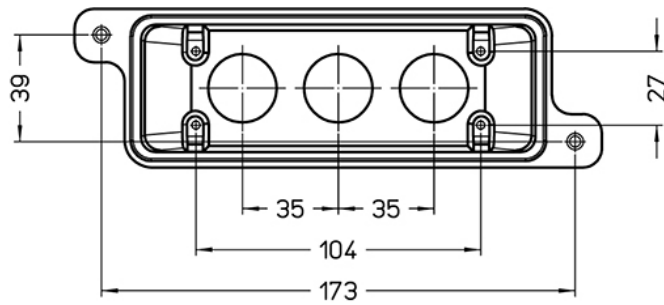

Part number

MGV 24.325

Catalogue drawings

Notes