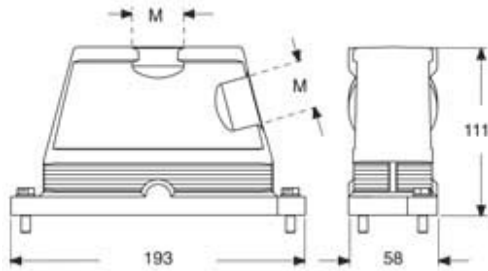

Part number

MGOE 24.50

Catalogue drawings

Notes