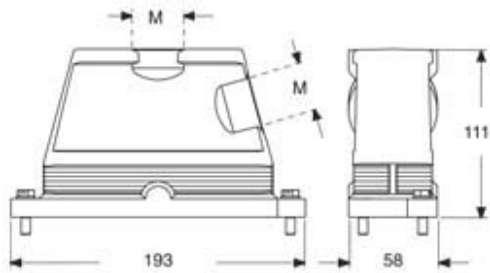

Part number

MGOE 24.50

Catalogue drawings

Notes