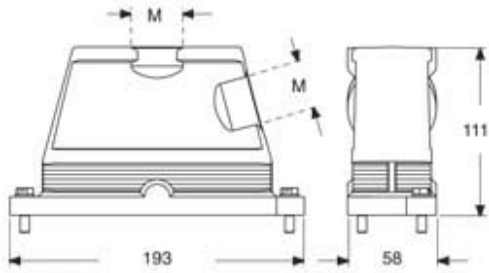

Part number

MGOE 24.40

Catalogue drawings

Notes