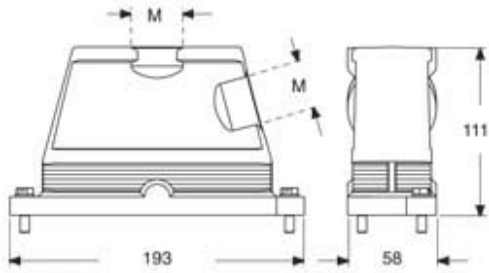

Part number

MGOE 24.32

Catalogue drawings

Notes