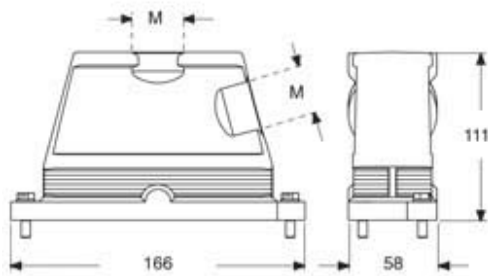

Part number

MGOE 16.50

Catalogue drawings

Notes