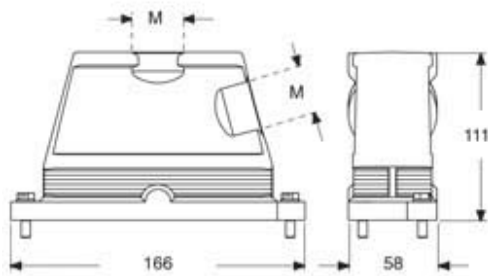

Part number

MGOE 16.40

Catalogue drawings

Notes