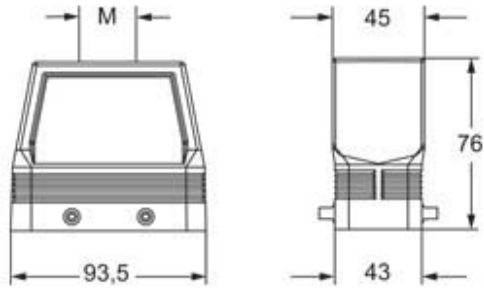

Part number

MFVE 16.32M

Catalogue drawings

Notes