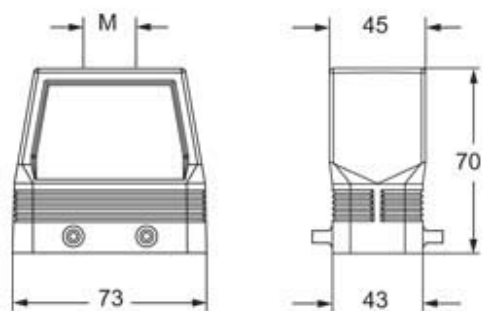

Part number

MFVE 10.40M

Catalogue drawings

Notes