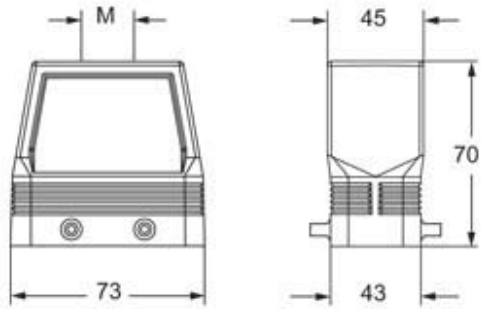

Part number

MFVE 10.32M

Catalogue drawings

Notes